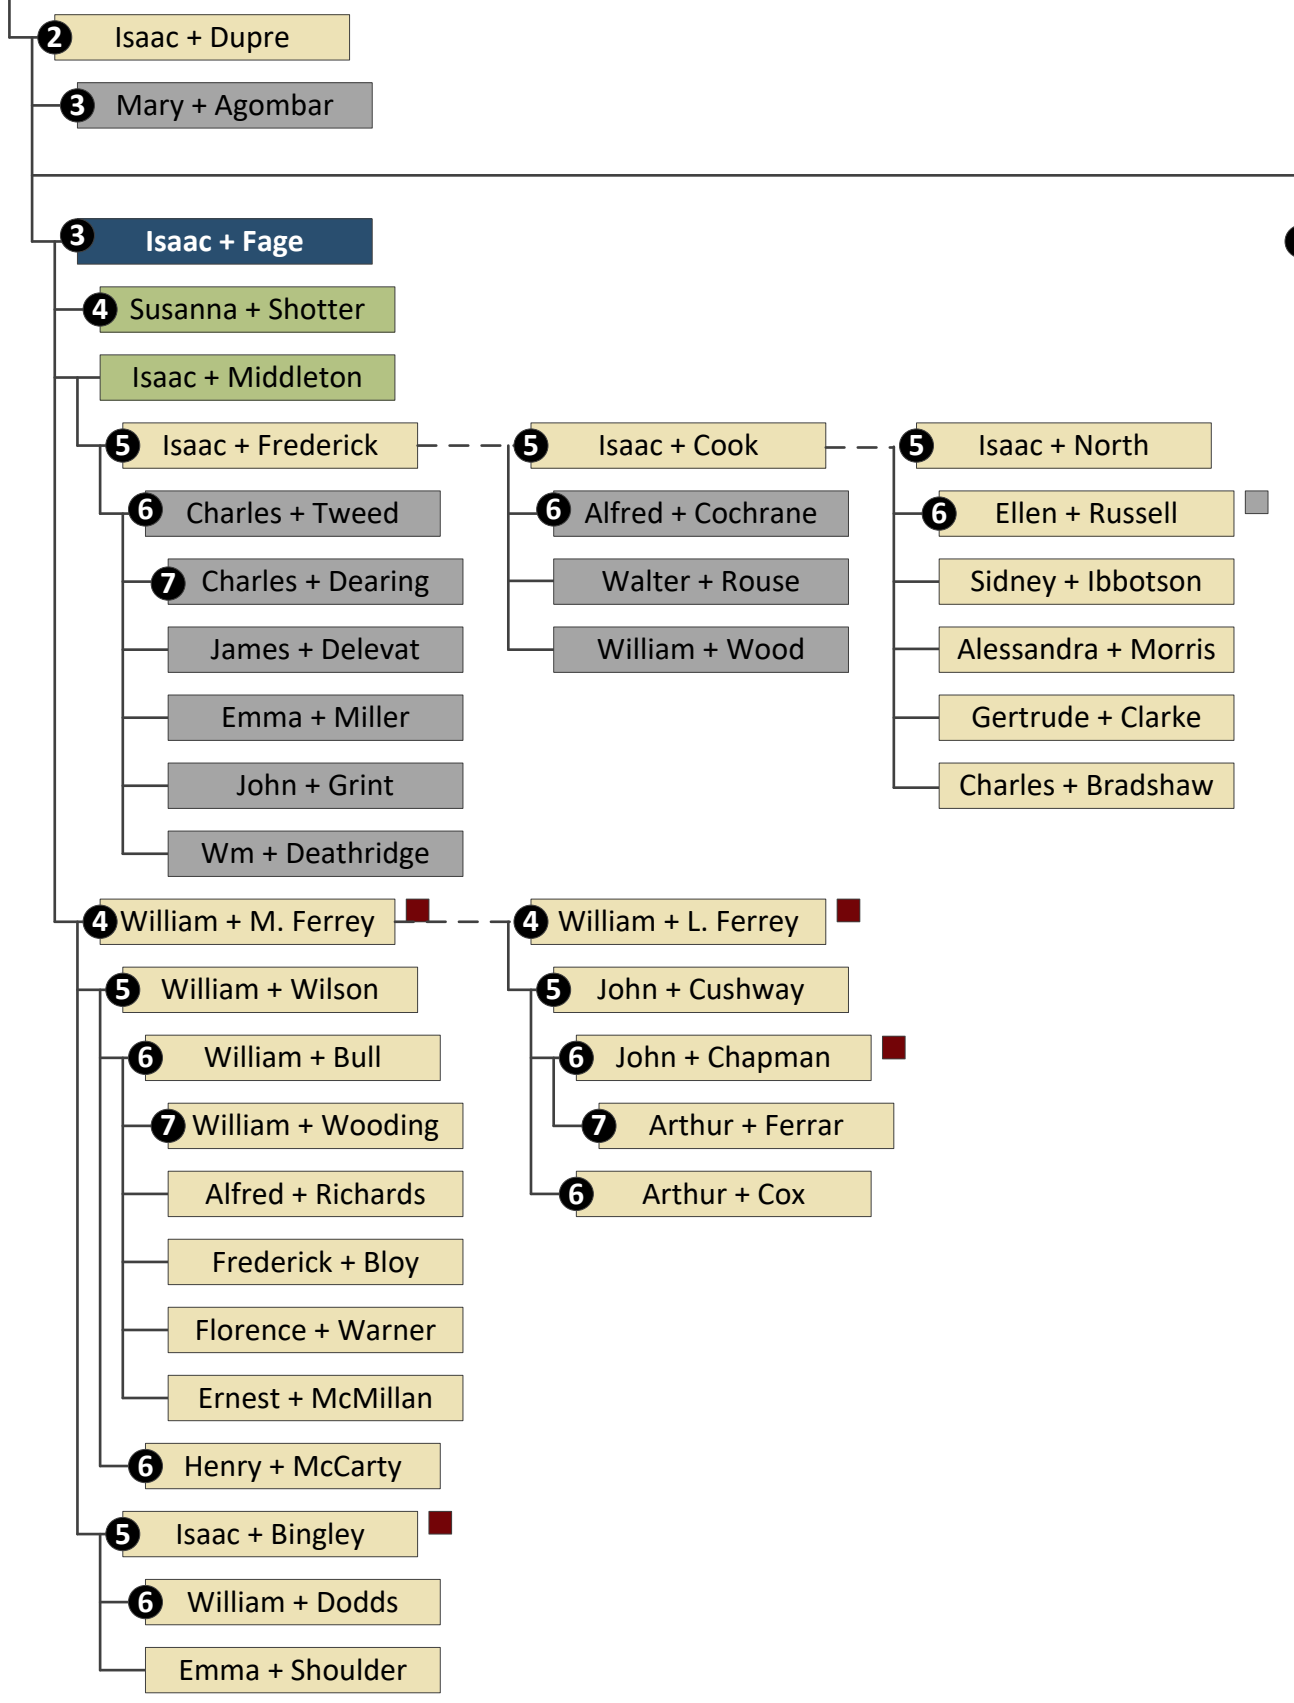

David + Nicholas

William + Kelsee

KEY

- Ancestor
- First sub-branch
- Second sub-branch
- Page pending
- Related family page
- Generation
- 2nd/3rd marriage