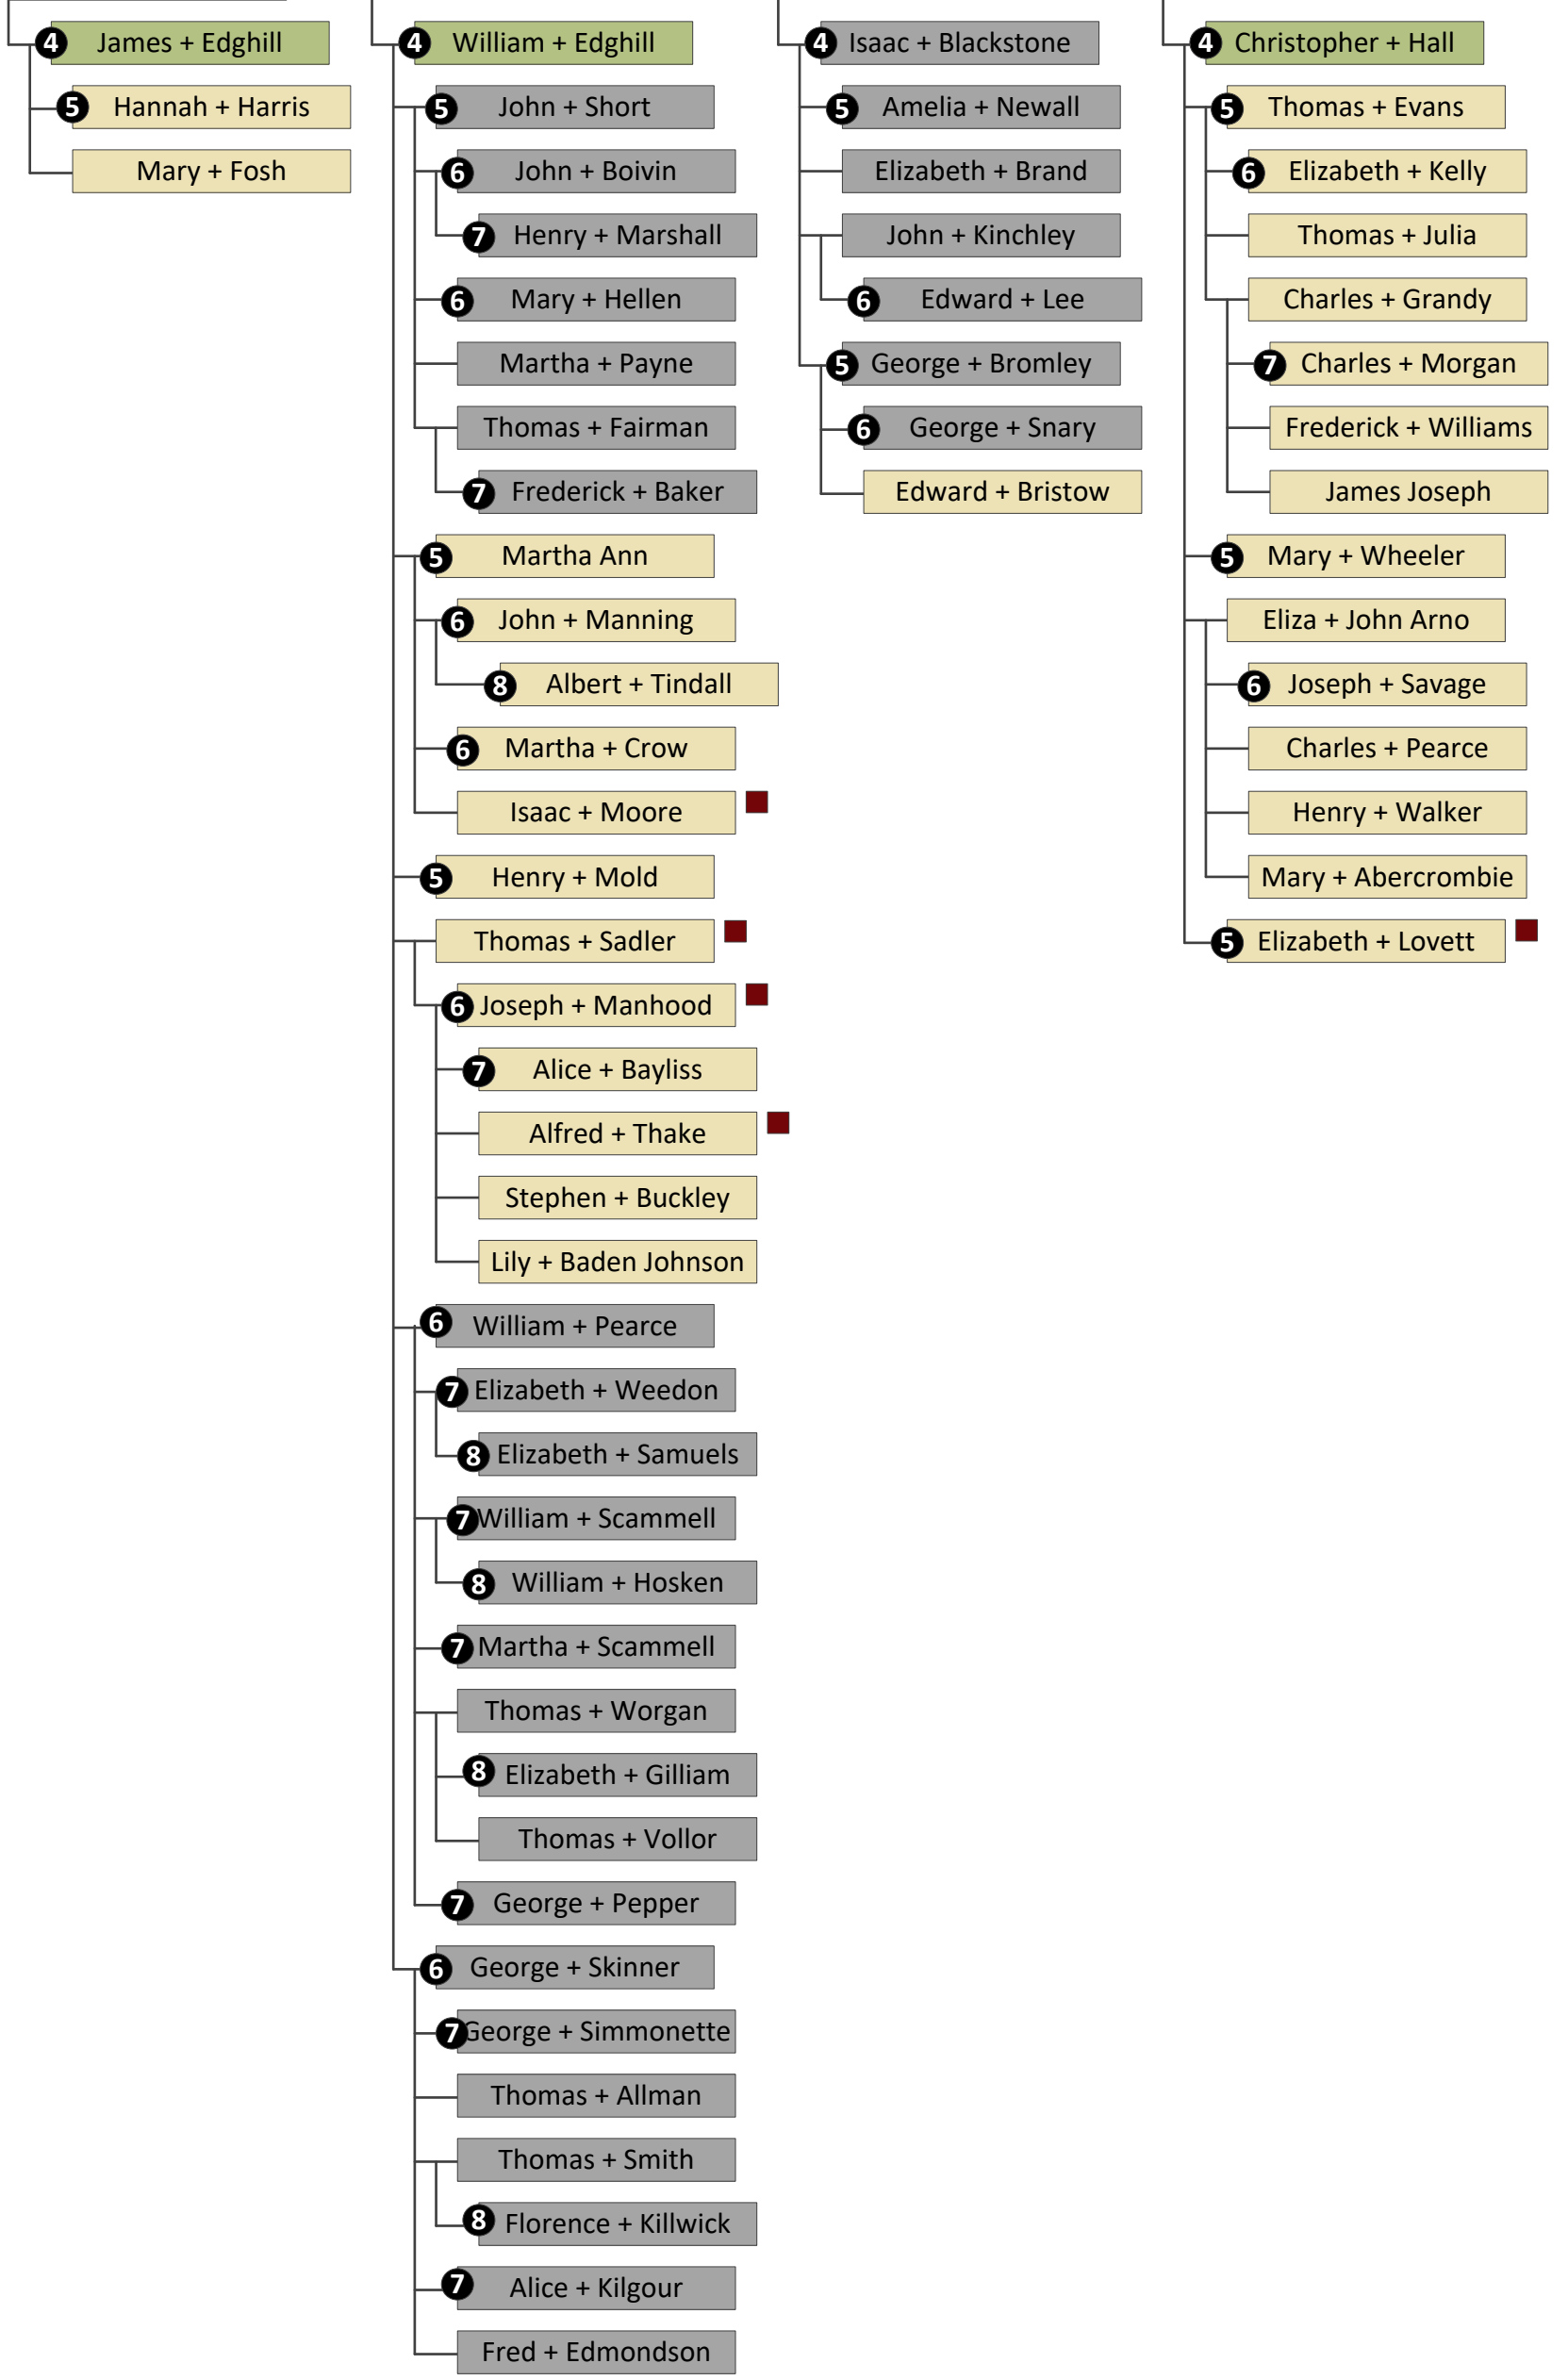

David + Nicholas

William + Kelsee

KEY

- Ancestor
- First sub-branch
- Second sub-branch
- Page pending
- Related family page
- Generation
- 2nd/3rd marriage